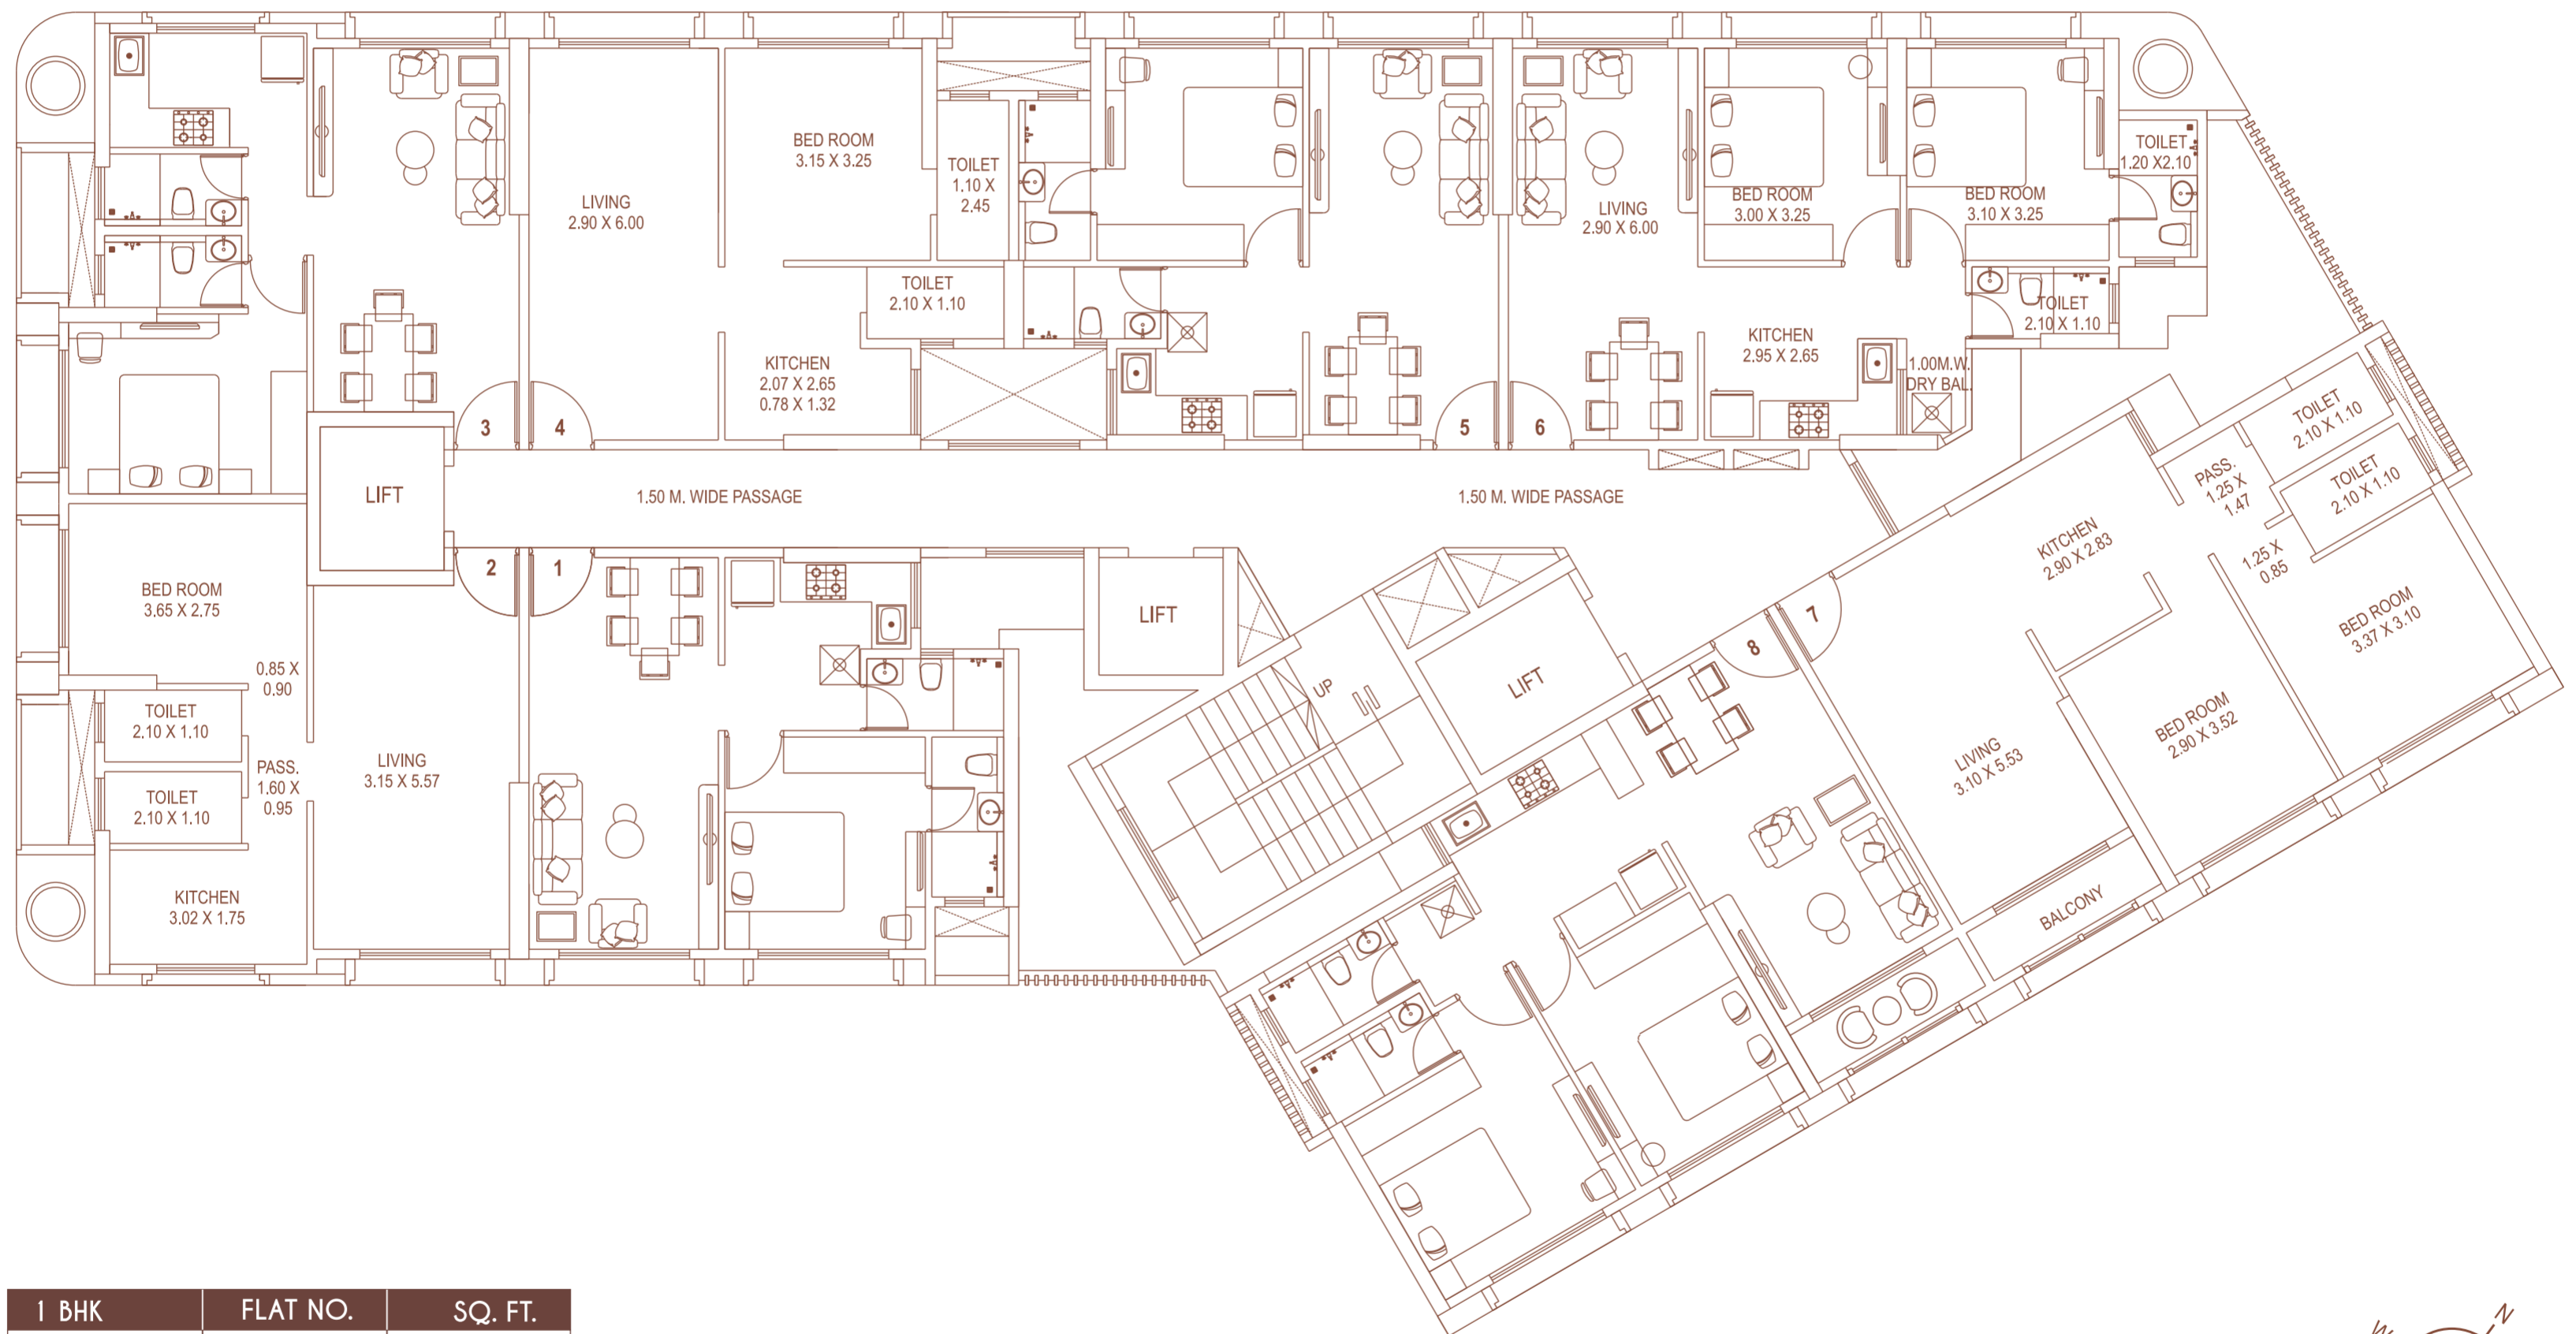

# TYPICAL FLOOR PLAN

1 BHK	FLAT NO.	SQ. FT.
ELEGANT	1, 4, 5	440
SUPERIOR	2, 3	455
2 BHK	FLAT NO.	SQ. FT.
GRANDE	6	590
LUXURY	7, 8	650